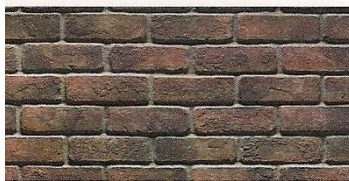

Brick: **Used Brick Antique Red**