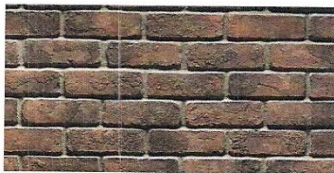

Brick:
Used Brick Antique Red

Decorative Brackets:
Sealskin SW7675

Roof Shingles:

Shakewood

Barrel Tile Roofing:

Barcelona 900- Buckskin

Flat Tile Roofing:

Saxony 900- Dark Charcoal