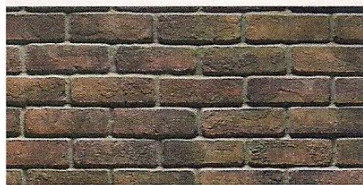

Brick: **Used Brick Antique Red**