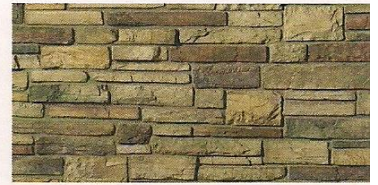

Roof Shingles: **Driftwood**

Barrel Tile Roofing: **Barcelona 900- Florida Blend**

Flat Tile Roofing: **Saxony 900- Chestnut Burnt**

Stone: **Country LedgeStone Chardonnay**

Fascia & Soffit: **White**

Base Stucco: **Curio Gray SW0024**