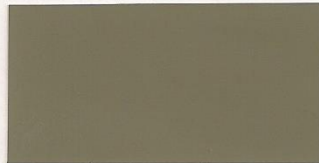

Shutters & Front Entry Door:
Olive Grove SW7734