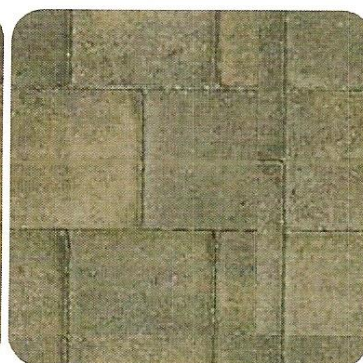

Ⓐ
CALATLANTIC HOMESSM

PAVER COLOR SELECTION SHEET

Please sign your initials beside your color selection

Amaretto Initial _____

Harvest Blend Initial _____

Napoli Initial _____

Brown Chestnut Init _____

Knightsbridge Ini _____