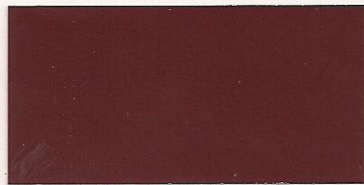

Shutters & Front Entry Door: **Rockwood Red SW2802**