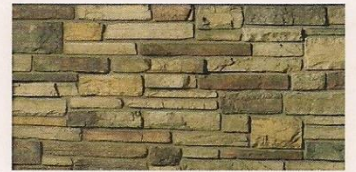

Flat Tile Roofing: **Saxony 900- Hickory**

Stone: **Country LedgeStone Chardonnay**

Fascia & Soffit: **White**

Columns: **Creamy SW7012**

When selecting or upgrading tile roofing, please note flat or barrel tile roofing may be limited to certain design styles only. Paint chip colors provided by The Sherwin-Williams Company. All other colors and photos provided by CalAtlantic Homes. Color samples shown approximate as closely as possible to the actual paint or finish color. Cover the Earth and The Sherwin-Williams logos are owned and trademarked by The Sherwin Williams Company. © 2014 CMD 14-03-0739