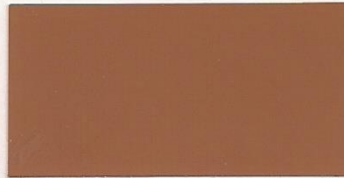

Shutters & Front Entry Door: **Brandywine SW7710**