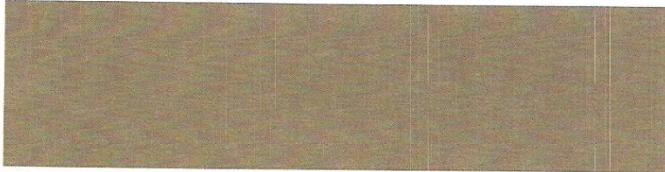

Flat Tile Roofing:

Trim, Medallions & Sills:

Tiki Hut SW7509